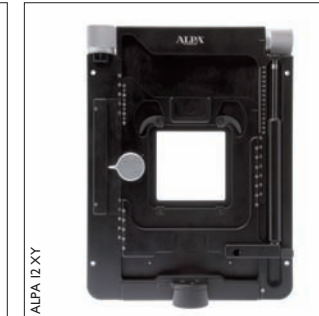

tripod bracket XY 400'120'170

"Swiss Tool" set 550'050'010

ALPA lanyard 550'050'020

ALPA cap 550'050'030

ALPA I2 SWA

ALPA I2 MAX

ALPA I2 XY

ALPA 12 METRIC