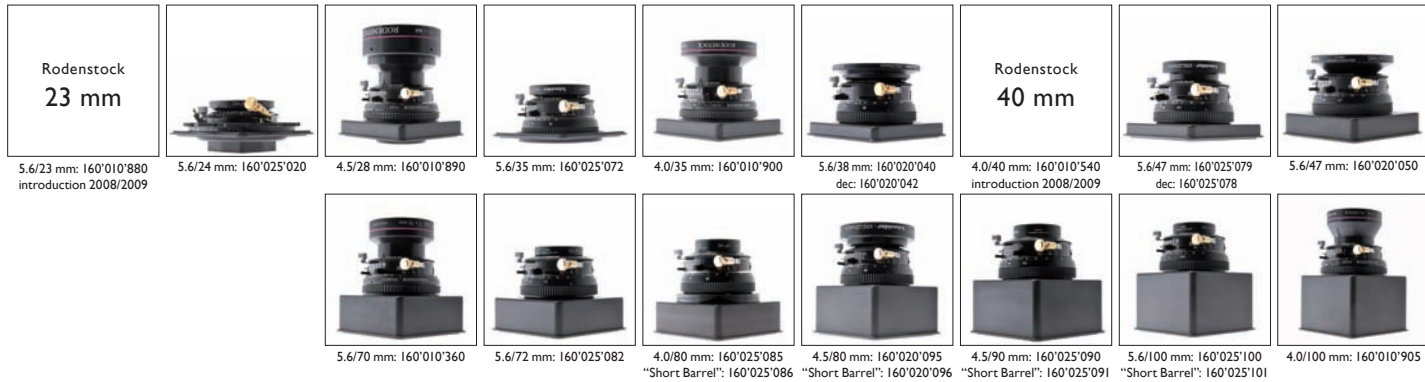

The ALPA I2 platform

The ALPA is much more than just a camera. It is a modular platform that contains six camera models, with dozens of high-performance lenses and an extensive selection of accessories, with many viewfinders, rollfilm backs up to 6x9 and adapters for all commonly-used connections to digital backs.

Technical specifications

Body:

W: 180 mm, H: 120 mm, D: 105 mm, 780 – 940 g
(depending on handgrips)

Weight, ready-for-use:

From ca. 2.4 kg, depending on configuration

Handgrips, integrated:

Synthetic material (black), rosewood (natural or black), pear tree (natural), special versions for Phase One backs